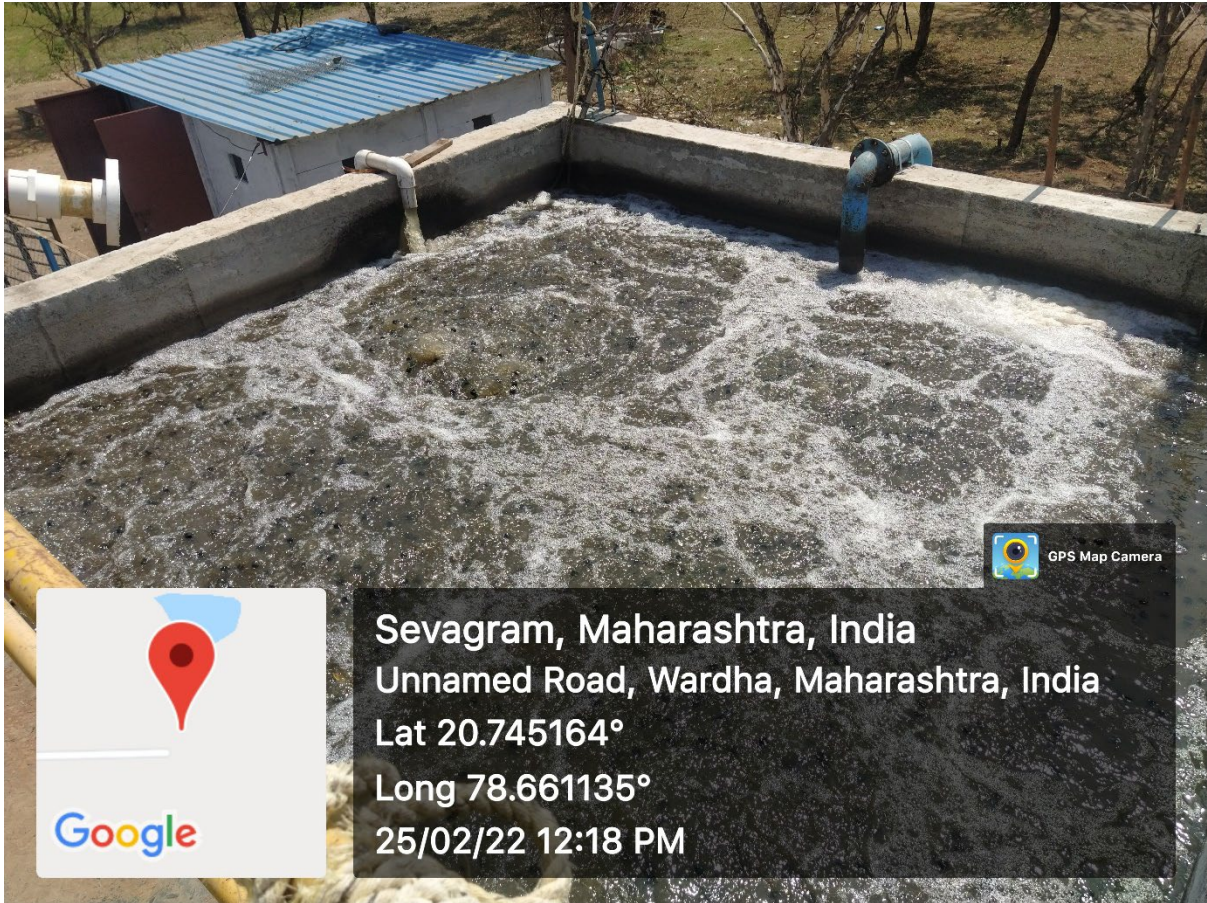

Sewage treatment plant

Sevagram, Maharashtra, India
Unnamed Road, Wardha, Maharashtra, India
Lat 20.745137°
Long 78.661161°
25/02/22 12:19 PM

Sevagram, Maharashtra, India
Unnamed Road, Wardha, Maharashtra, India
Lat 20.745145°
Long 78.661158°
25/02/22 12:18 PM