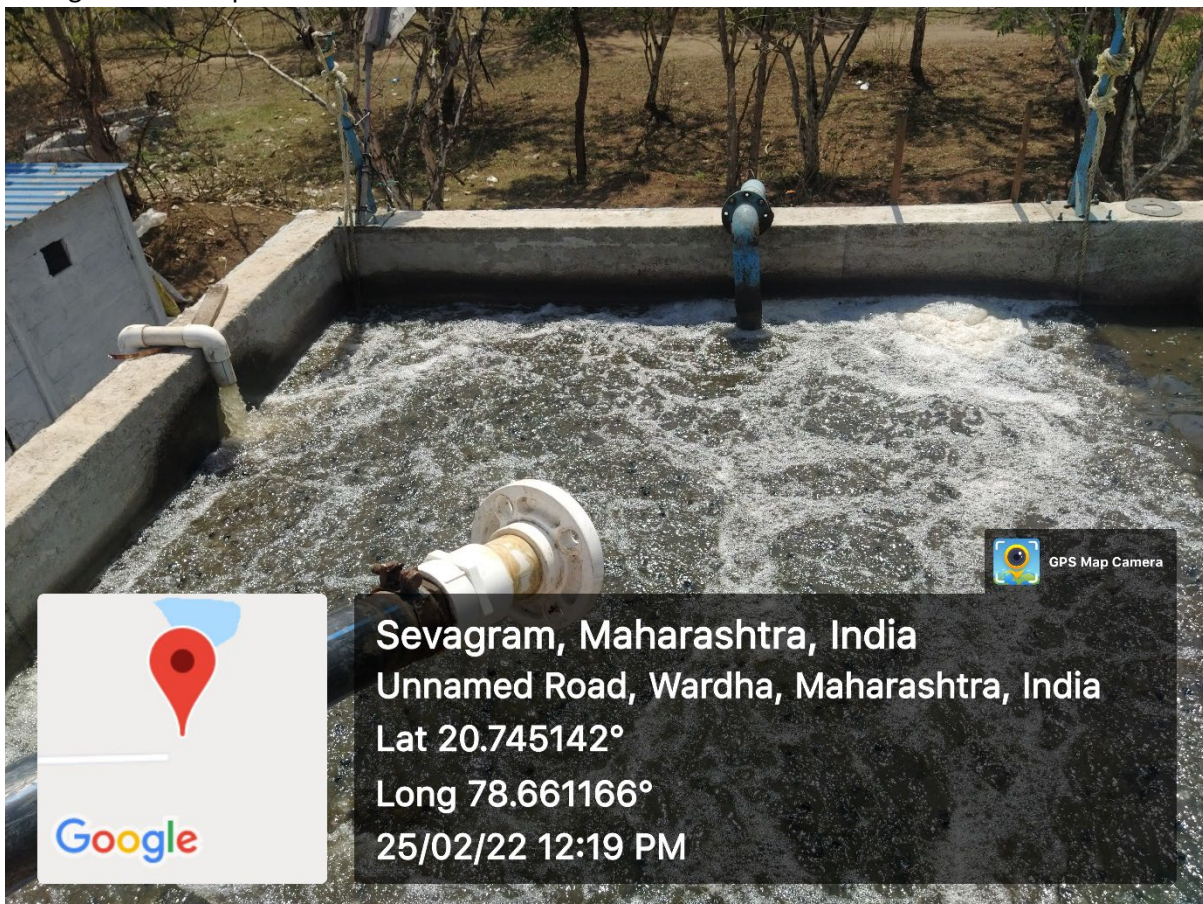

Sewage treatment plant

Sevagram, Maharashtra, India
Unnamed Road, Wardha, Maharashtra, India
Lat 20.745137°
Long 78.661161°
25/02/22 12:19 PM

Sevagram, Maharashtra, India
Unnamed Road, Wardha, Maharashtra, India
Lat 20.745145°
Long 78.661158°
25/02/22 12:18 PM